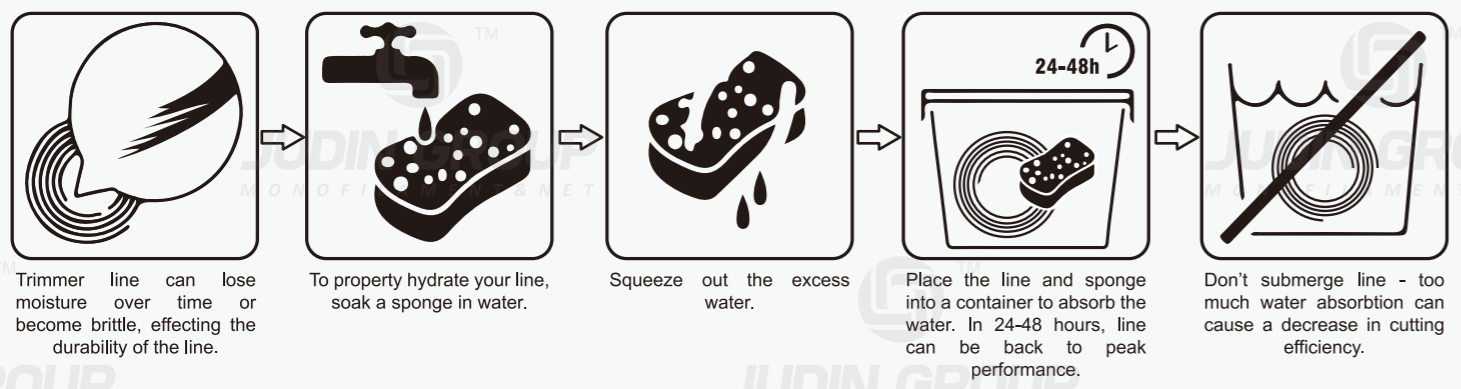

**WEED LEVEL** → LIGHT THICK HEAVY BRAMBLES

**Standard Colours**

**Product packaging**

**Trimmer Line Tip**

**Packing**